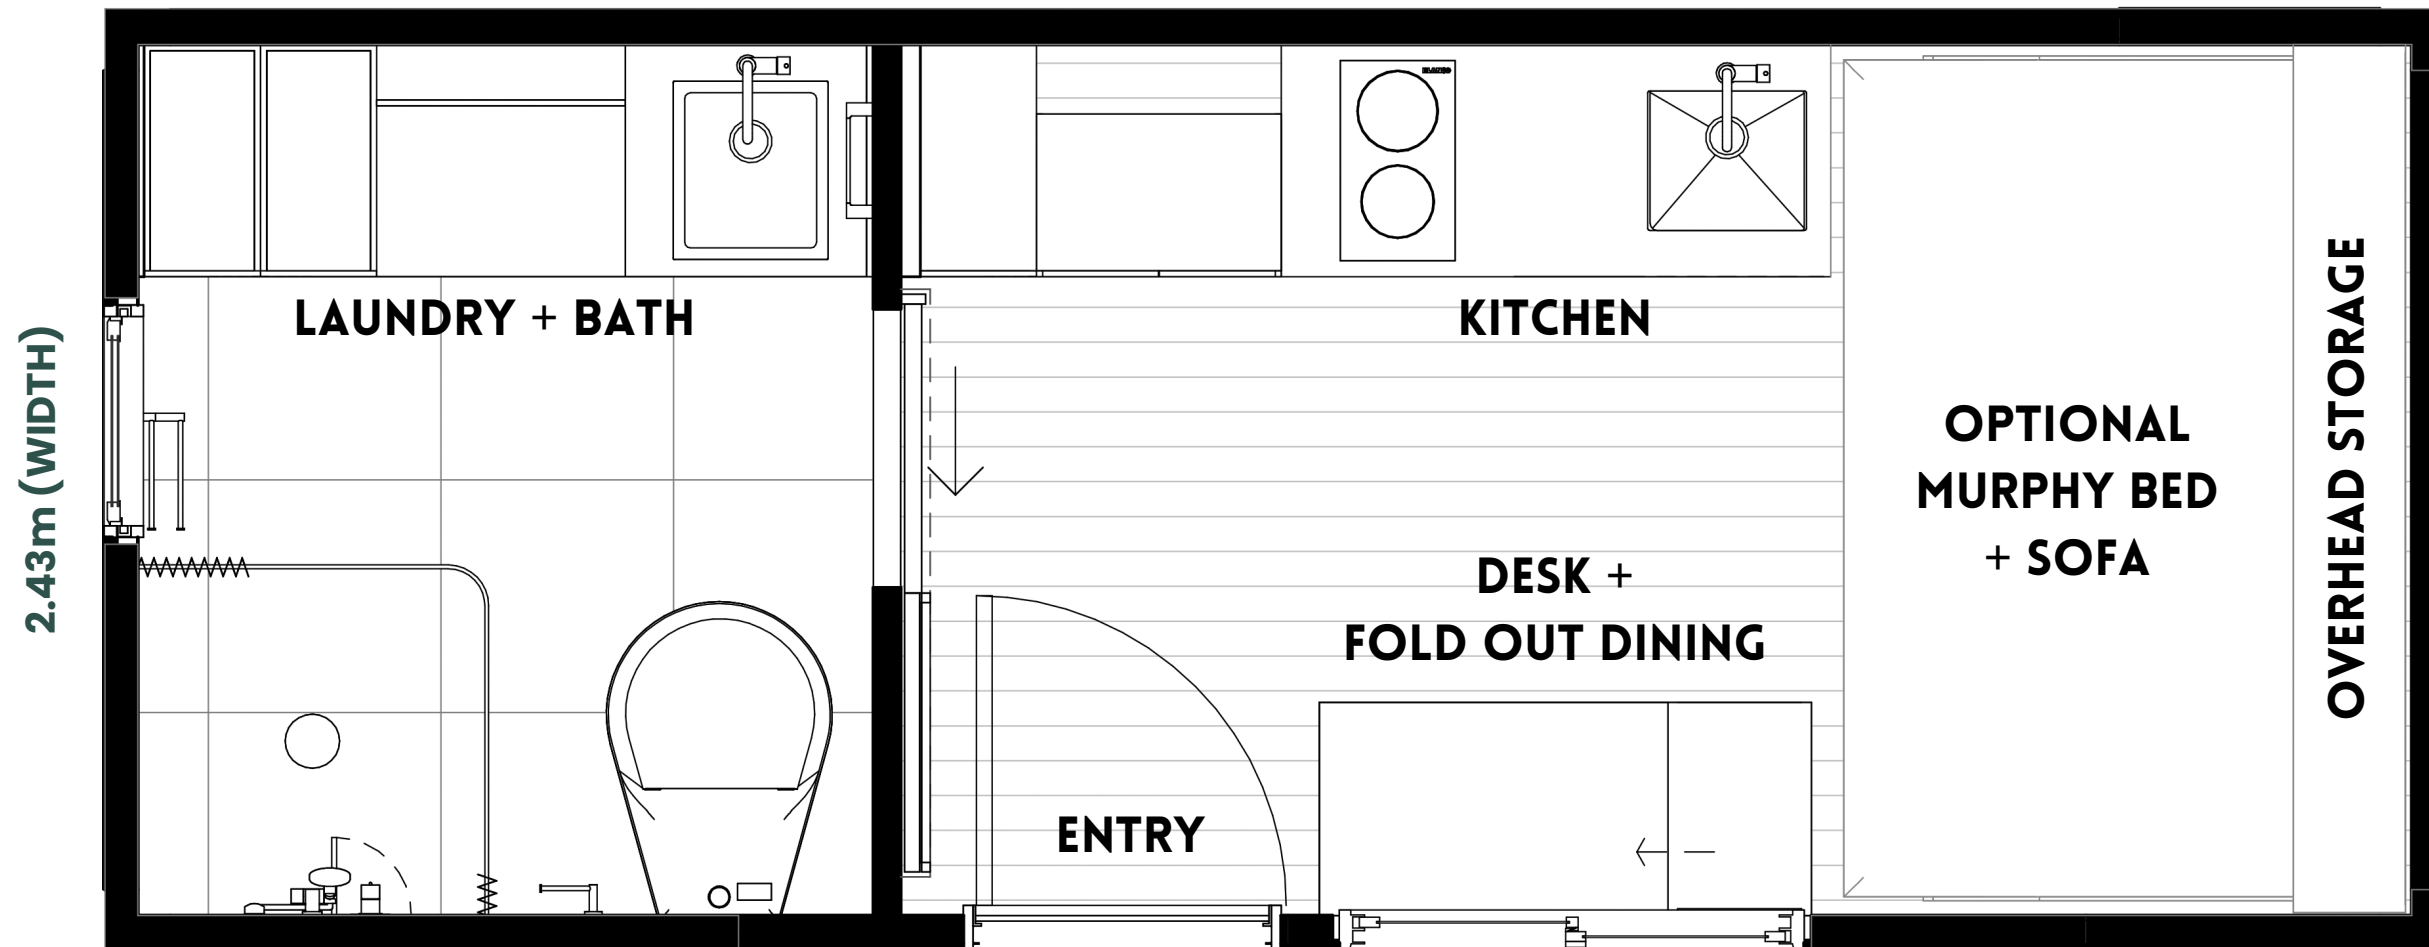

OFF-GRID

Our off-grid cribs are equipped with solar panels, batteries, and water tanks to ensure a quick and seamless setup for you!

14.7 m² 

SIZE: 6.05m (LENGTH)

COVE
Studio | 1 bath

**URBAN
CRIBS.**