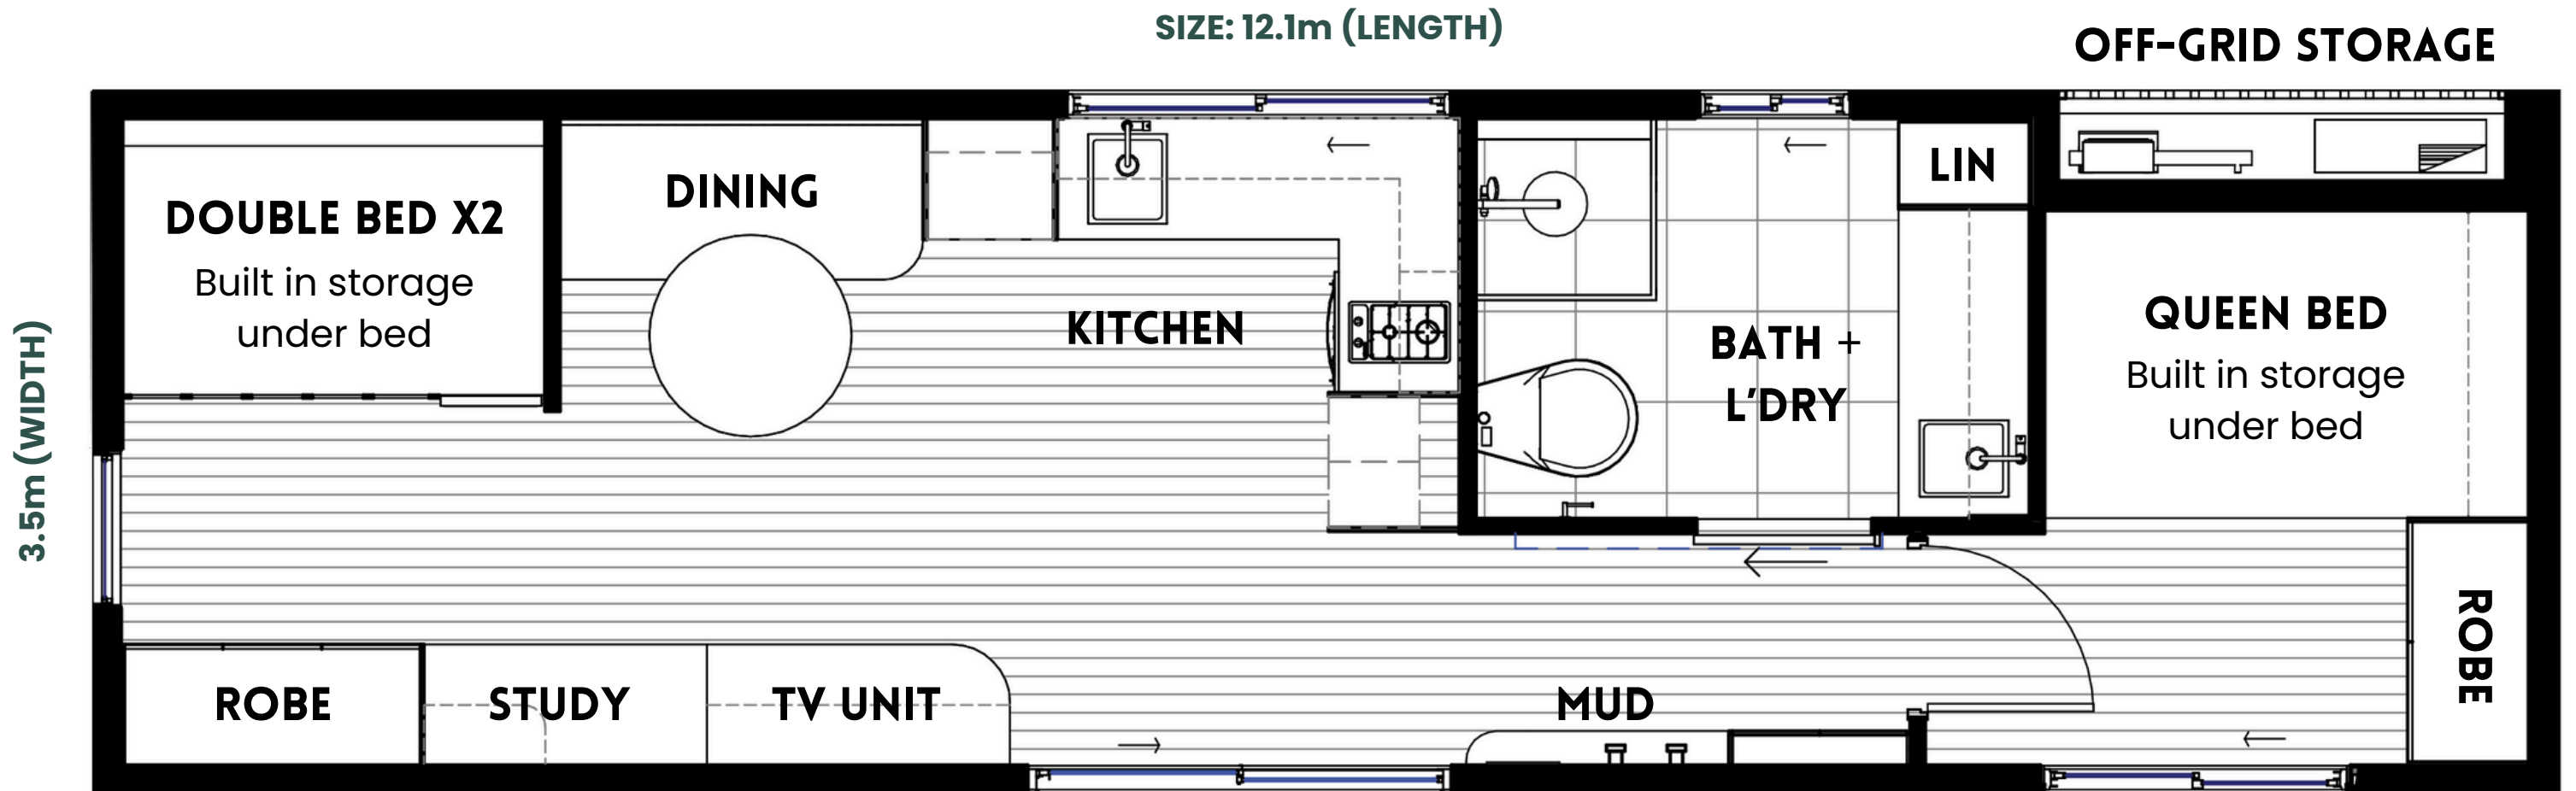

## OFF-GRID

Our off-grid cribs are equipped with solar panels, batteries, and water tanks to ensure a quick and seamless setup for you!

42 m<sup>2</sup> 

**KIRRA**

3 Bed | 1 bath

**URBAN  
CRIBS.**